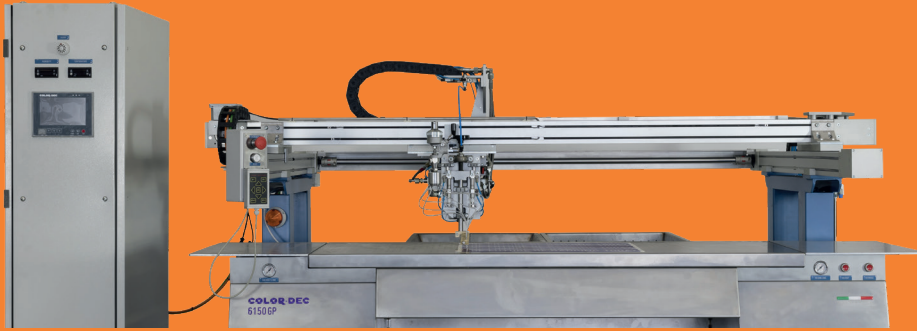

FLOATING GRAPHICS

**MOVEMENT,
THAT ELEVATES
YOUR EMBLEMS.**

UNBELIEVABLE THREE-DIMENSIONAL, SCROLLING AND CHANGING EFFECTS FOR EMBLEMS.

Floating Graphics is a licensed technology that enables you to produce two-dimensional and three-dimensional emblems and to add eye catching 3D depth, scrolling and image changing effects.

With hundreds of different finishes, a limitless range of colors, embossing and debossing effects, you are able to give Floating Graphic emblems a look not possible with any other technology

“The material used in the production of Floating Graphics can range from relatively inexpensive to performance grade allowing emblems to be used for both indoor and outdoor applications.

COLOR-DEC®

Thanks to its unique process, Floating Graphics emblems are an ideal way to produce safe, secure, trademarks. It is actually possible to produce the background of another emblem using Floating Graphics technology.