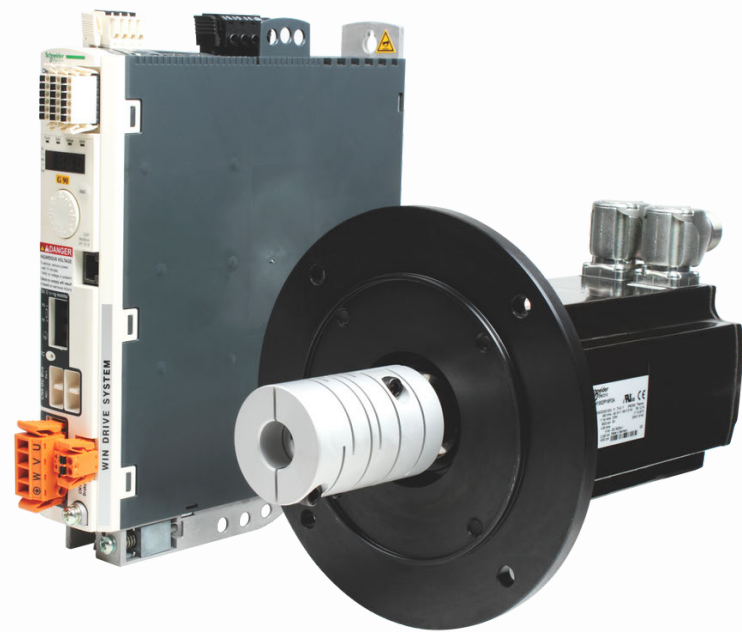

# NACHI SERVOCOMBI & NACHI SERVOCOMBI PRO

Retrofit system to replace DC Drive with  
AC Servo System

RSB 1 / 51 / 851 / 951

Retrofit system to replace DC & AC Drive with AC  
Servo System

RSB D30 / D35 / D40 / D45 / D221 / D24

# NACHI CARD SYSTEM

Complete Electrical Conversion System  
with AUTO LEVELER

Rieter C1/2 | C1/3 | C4 | C50 | C51

Complete Electrical Conversion with AUTO LEVELER /  
Drives and Motor Conversion System

Truetzschler DK 715 | 740 | 760 | 803 | 903  
Crosrol MK5A | MK5B | MK6