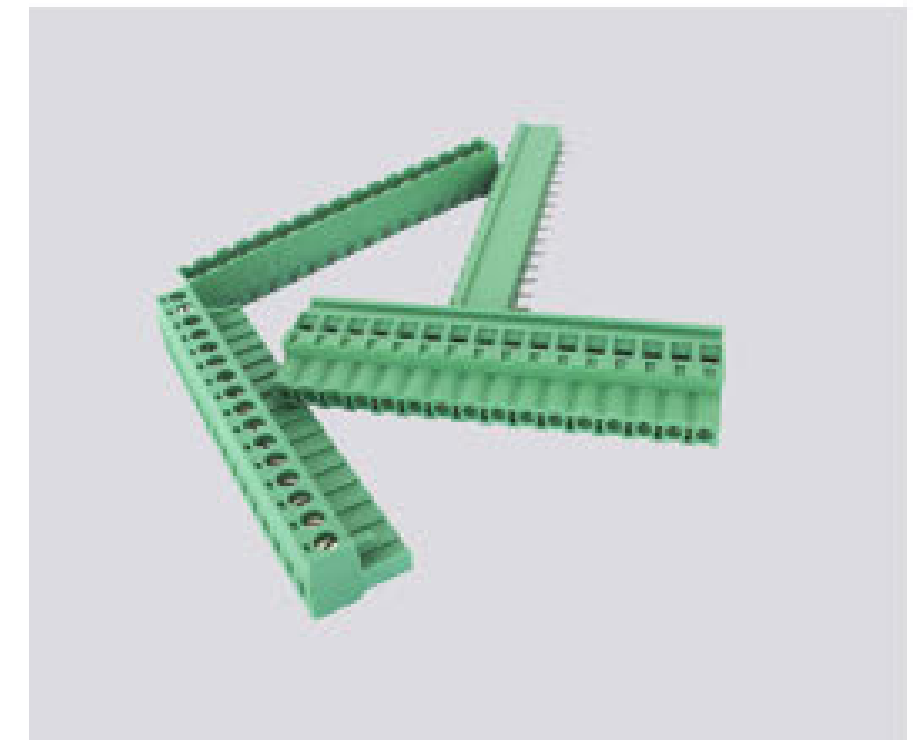

Electrical Parts