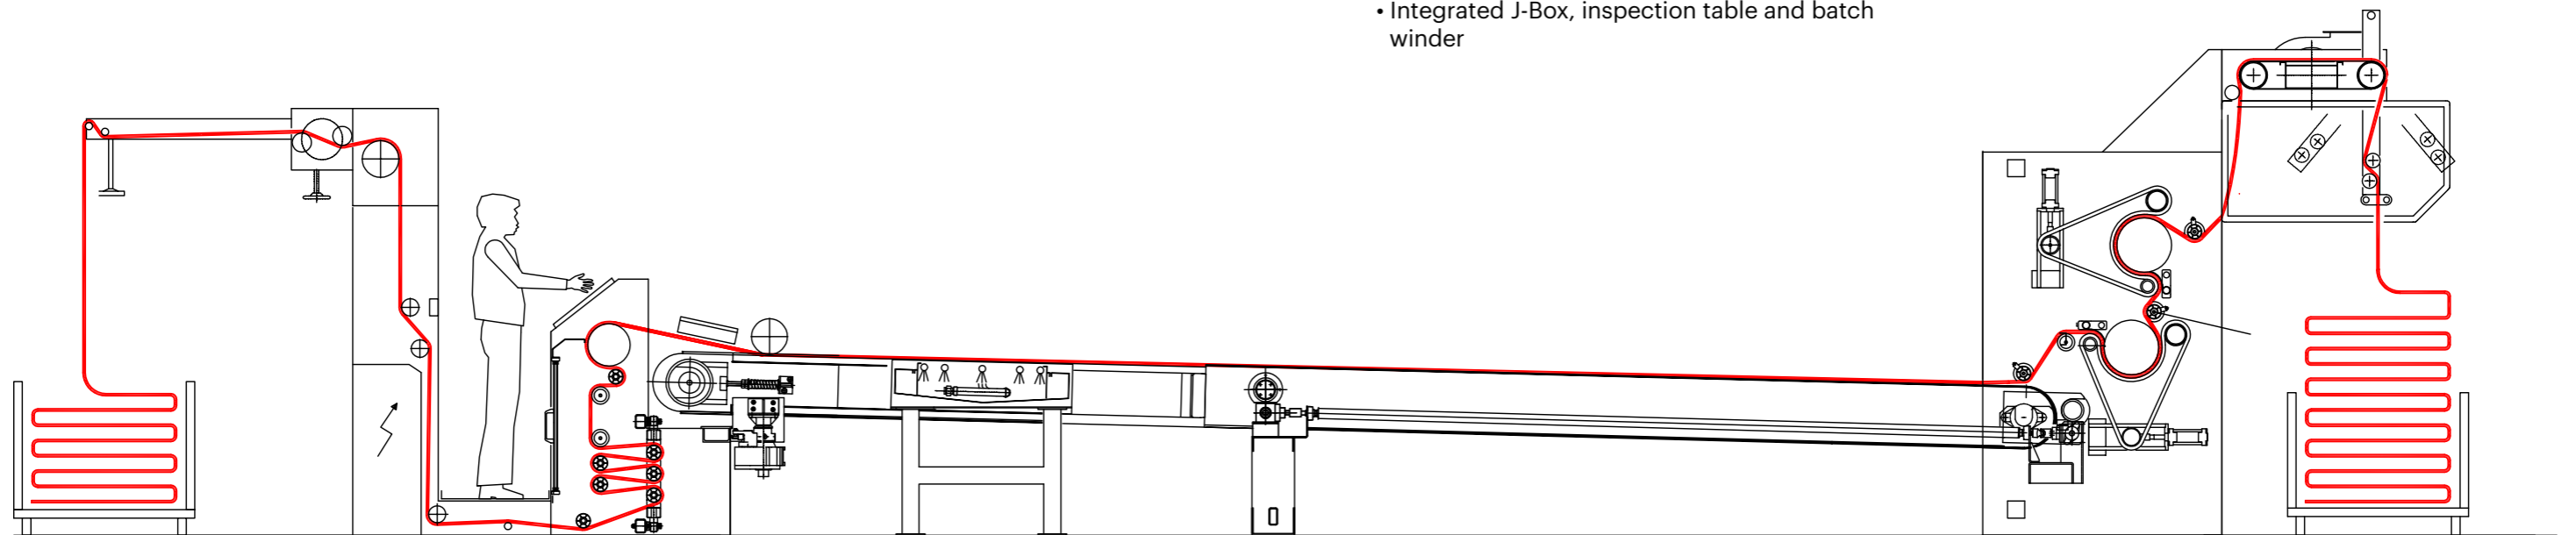

The treatment ensures a smooth and soft touch preserving the maximum fabric volume.

Applications

- Perfect distortion-free width control by means of an entry pin frame equipped with a weft straightening unit and independent chain drive
- Condensate-free steaming box with adjustable steaming action according to the fabric width made in corrosion resistant materials
- Tensionless fabric feeding into the compacting unit thanks to the extremely reduced distance between the de-pinning point and the first compacting passage
- Exclusive design felt belts for better compacting at higher speed

Advantages

- No further stenter frame treatment required in case of 100% cotton knitted fabrics thanks to the pin frame length and the weft distortion controls
- Minimal residual shrinkage values combined with a soft and voluminous touch ensured by the special multilayer felt belt structure
- Drives synchronization by means of electronic loading cells for smooth fabrics handling during the process
- Touch screen panel with recipes storage made by Siemens

Options

- Selvages glueing and high efficiency drying unit
- Selvages trimming unit
- Integrated J-Box, inspection table and batch winder

TECHNICAL DATA

Working width	140 - 260 cm (others on request)
Machine speed	0-50 m/min step less adjustable 30m/min average
Working speed	25 m/min with edge gluing and drying
Power supply	Approx 100 kw (average) as required for each installation
Dimension	Length 14m
Width	Working width + 1.7m