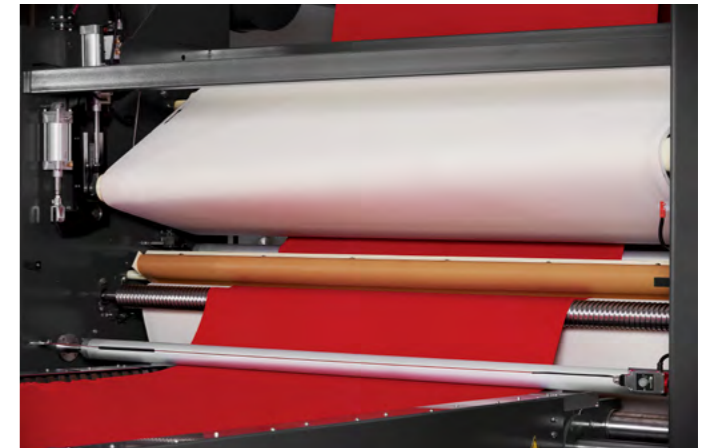

SANTEX
RIMAR
GROUP

SANTACOMPACT CK

STEAMING AND COMPACTING MACHINE
FOR OPEN WIDTH KNITTED FABRICS

SANTACOMPACT CK

SANTACOMPACT CK

Steaming and compacting machine for open width knitted fabrics

Santacompact CK is the optimal solution to achieve the best residual shrinkage values in the finishing of knitted fabrics.

The treatment ensures a smooth and soft touch preserving the maximum fabric volume.

Applications

- Perfect distortion-free width control by means of an entry pin frame equipped with a weft straightening unit and independent chain drive
- Condensate-free steaming box with adjustable steaming action according to the fabric width made in corrosion resistant materials
- Tensionless fabric feeding into the compacting unit thanks to the extremely reduced distance between the de-pinning point and the first compacting passage
- Exclusive design felt belts for better compacting at higher speed

Advantages

- No further stenter frame treatment required in case of 100% cotton knitted fabrics thanks to the pin frame length and the weft distortion controls
- Minimal residual shrinkage values combined with a soft and voluminous touch ensured by the special multilayer felt belt structure
- Drives synchronization by means of electronic loading cells for smooth fabrics handling during the process
- Touch screen panel with recipes storage made by Siemens

Options

- Selvages glueing and high efficiency drying unit
- Selvages trimming unit
- Integrated J-Box, inspection table and batch winder

TECHNICAL DATA

Working width	140 - 260 cm (others on request)
Machine speed	0-50 m/min step less adjustable 30m/min average
Working speed	25 m/min with edge gluing and drying
Power supply	Approx 100 kw (average) as required for each installation
Dimension	Length 14m
Width	Working width + 1.7m