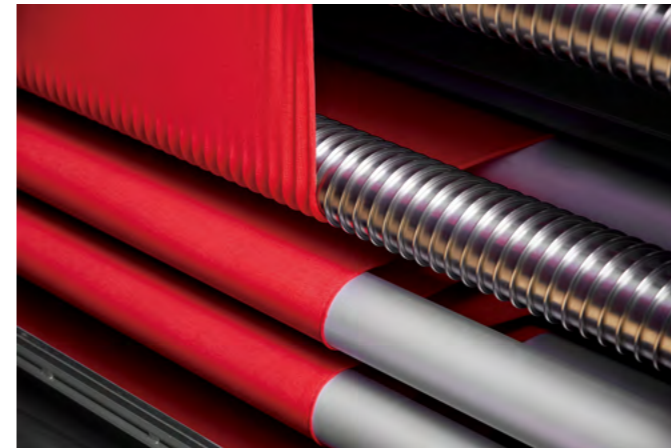

SANTEX
RIMAR
GROUP

SANTACOMPACT CK

STEAMING AND COMPACTING MACHINE
FOR OPEN WIDTH KNITTED FABRICS

SANTACOMPACT CK

SANTACOMPACT CK

Steaming and compacting machine for open width knitted fabrics

Santacompact CK is the optimal solution to achieve the best residual shrinkage values in the finishing of knitted fabrics.

The treatment ensures a smooth and soft touch preserving the maximum fabric volume.

Applications

- Perfect distortion-free width control by means of an entry pin frame equipped with a weft straightening unit and independent chain drive
- Condensate-free steaming box with adjustable steaming action according to the fabric width made in corrosion resistant materials
- Tensionless fabric feeding into the compacting unit thanks to the extremely reduced distance between the de-pinning point and the first compacting passage
- Exclusive design felt belts for better compacting at higher speed

Advantages

- No further stenter frame treatment required in case of 100% cotton knitted fabrics thanks to the pin frame length and the weft distortion controls
- Minimal residual shrinkage values combined with a soft and voluminous touch ensured by the special multilayer felt belt structure
- Drives synchronization by means of electronic loading cells for smooth fabrics handling during the process
- Touch screen panel with recipes storage made by Siemens

Options

- Selvages glueing and high efficiency drying unit
- Selvages trimming unit
- Integrated J-Box, inspection table and batch winder

TECHNICAL DATA

Working width	140 - 260 cm (others on request)
Machine speed	0-50 m/min step less adjustable 30m/min average
Working speed	25 m/min with edge gluing and drying
Power supply	Approx 100 kw (average) as required for each installation
Dimension	Length 14m
Width	Working width + 1.7m