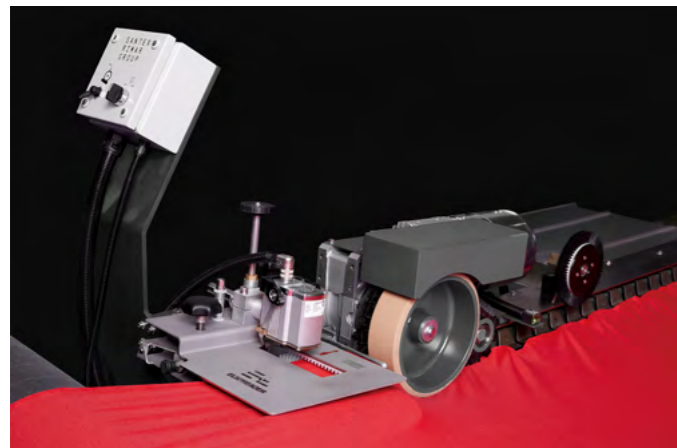

SANTEX
RIMAR
GROUP

SANTACOMPACT CK

STEAMING AND COMPACTING MACHINE
FOR OPEN WIDTH KNITTED FABRICS

SANTACOMPACT CK

SANTACOMPACT CK

Steaming and compacting machine for open width knitted fabrics

Santacompact CK is the optimal solution to achieve the best residual shrinkage values in the finishing of knitted fabrics.

The treatment ensures a smooth and soft touch preserving the maximum fabric volume.

Applications

- Perfect distortion-free width control by means of an entry pin frame equipped with a weft straightening unit and independent chain drive
- Condensate-free steaming box with adjustable steaming action according to the fabric width made in corrosion resistant materials
- Tensionless fabric feeding into the compacting unit thanks to the extremely reduced distance between the de-pinning point and the first compacting passage
- Exclusive design felt belts for better compacting at higher speed

Advantages

- No further stenter frame treatment required in case of 100% cotton knitted fabrics thanks to the pin frame length and the weft distortion controls
- Minimal residual shrinkage values combined with a soft and voluminous touch ensured by the special multilayer felt belt structure
- Drives synchronization by means of electronic loading cells for smooth fabrics handling during the process
- Touch screen panel with recipes storage made by Siemens

Options

- Selvages glueing and high efficiency drying unit
- Selvages trimming unit
- Integrated J-Box, inspection table and batch winder

TECHNICAL DATA

Working width	140 - 260 cm (others on request)
Machine speed	0-50 m/min step less adjustable 30m/min average
Working speed	25 m/min with edge gluing and drying
Power supply	Approx 100 kw (average) as required for each installation
Dimension	Length 14m
Width	Working width + 1.7m